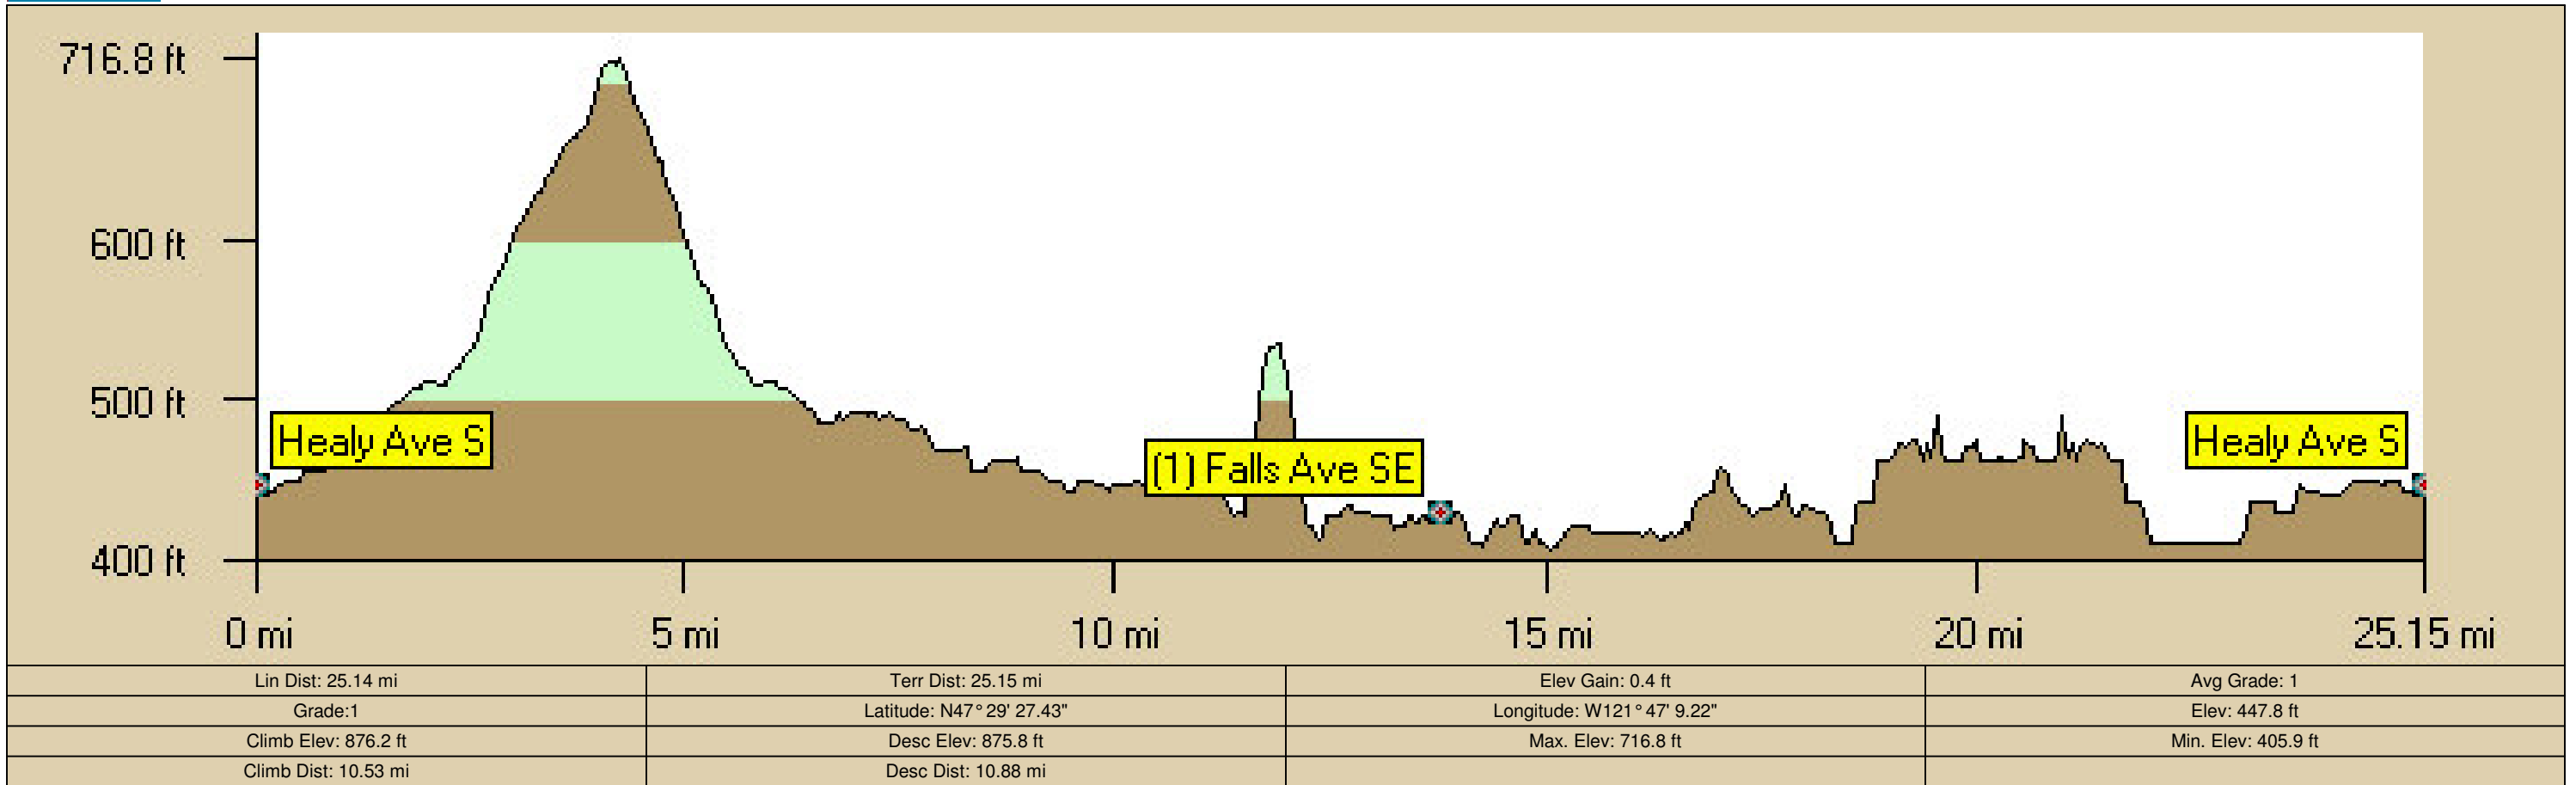

**Snoqualmie Valley Hospital
Tour de Peaks
25 MILE ROUTE**

**Start/Finish
Festival at Mt. Si**

**Food/Water
Stop**

Data use subject to license.
 © 2004 DeLorme. Topo USA@ 5.0.
 www.delorme.com